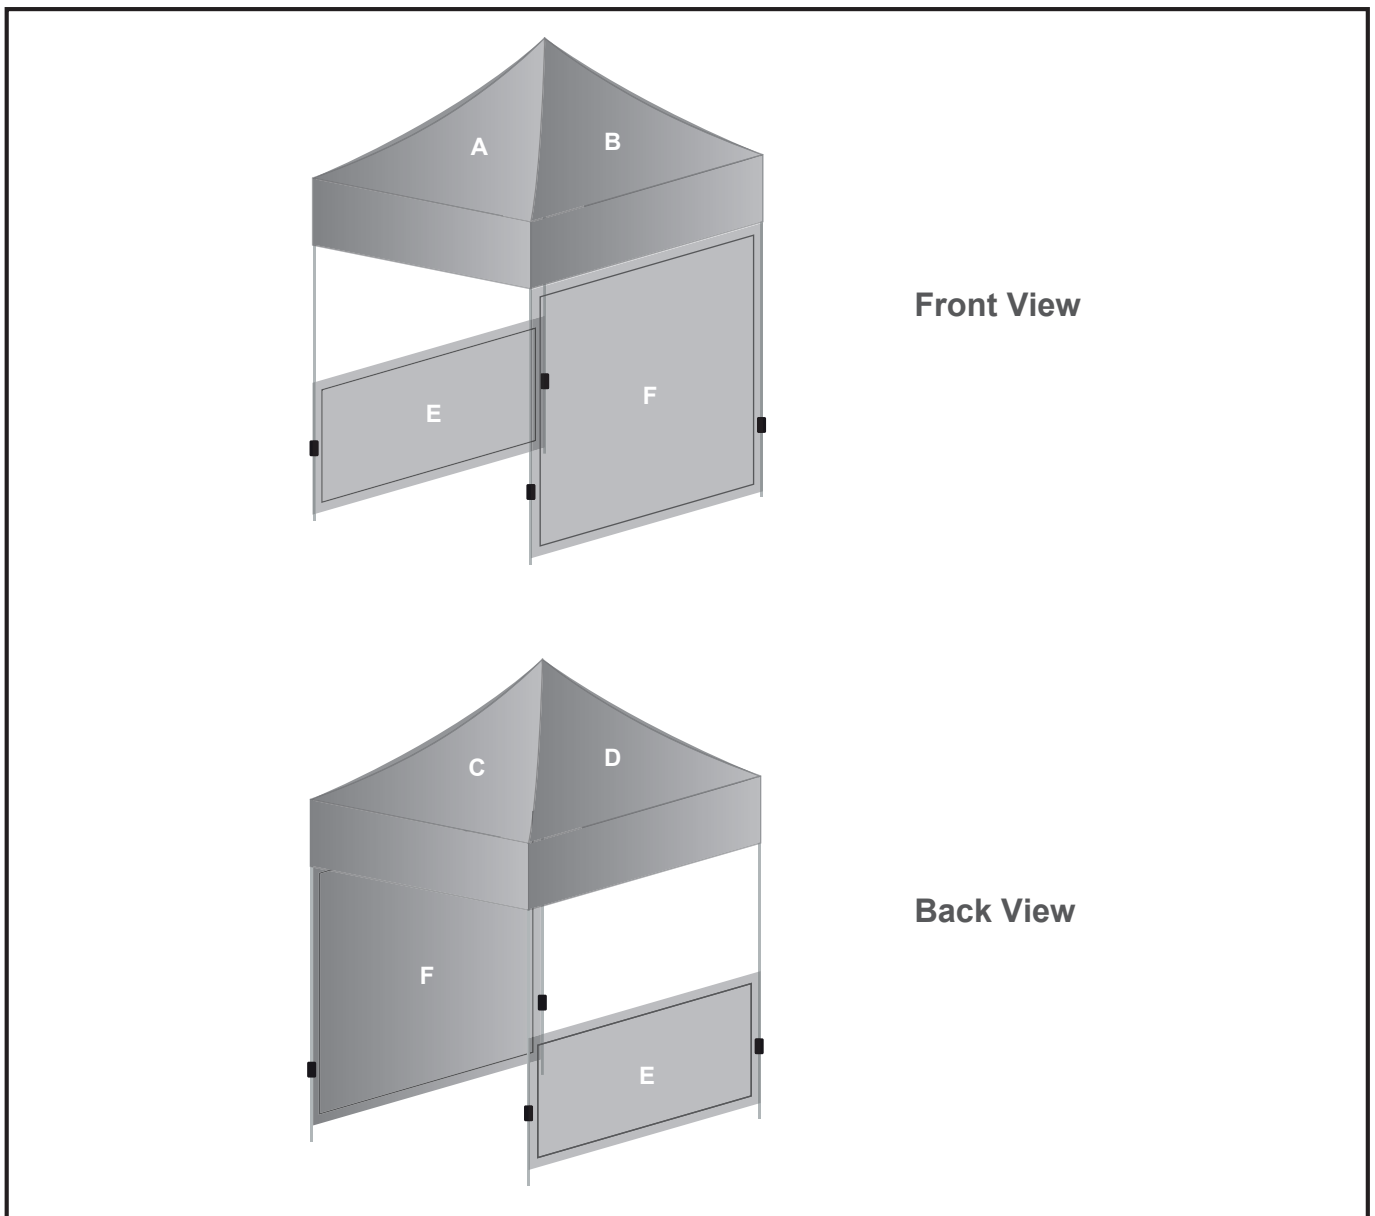

DISPLAY-2154

Ovation Gazebo 2x2m Petite Frame - 1 Half wall - 1 Full wall

Need to know:

- Roof and walls can be printed on one side only. Printed walls can be setup to face inwards or outwards. Please see template for detailed placement.
- Acceptable file types for artwork: .pdf - minimum 100dpi at 100% - 200dpi at 50% - 400dpi at 25%
- Convert all text to curves / paths

Branding Options:

Position: A - B - C - D - Roof

Size: 2156mm wide x 1656mm high

Position: E - Half wall

Size: 2100mm wide x 1081mm high

Position: F - Full wall

Size: 2100mm wide x 1956mm high